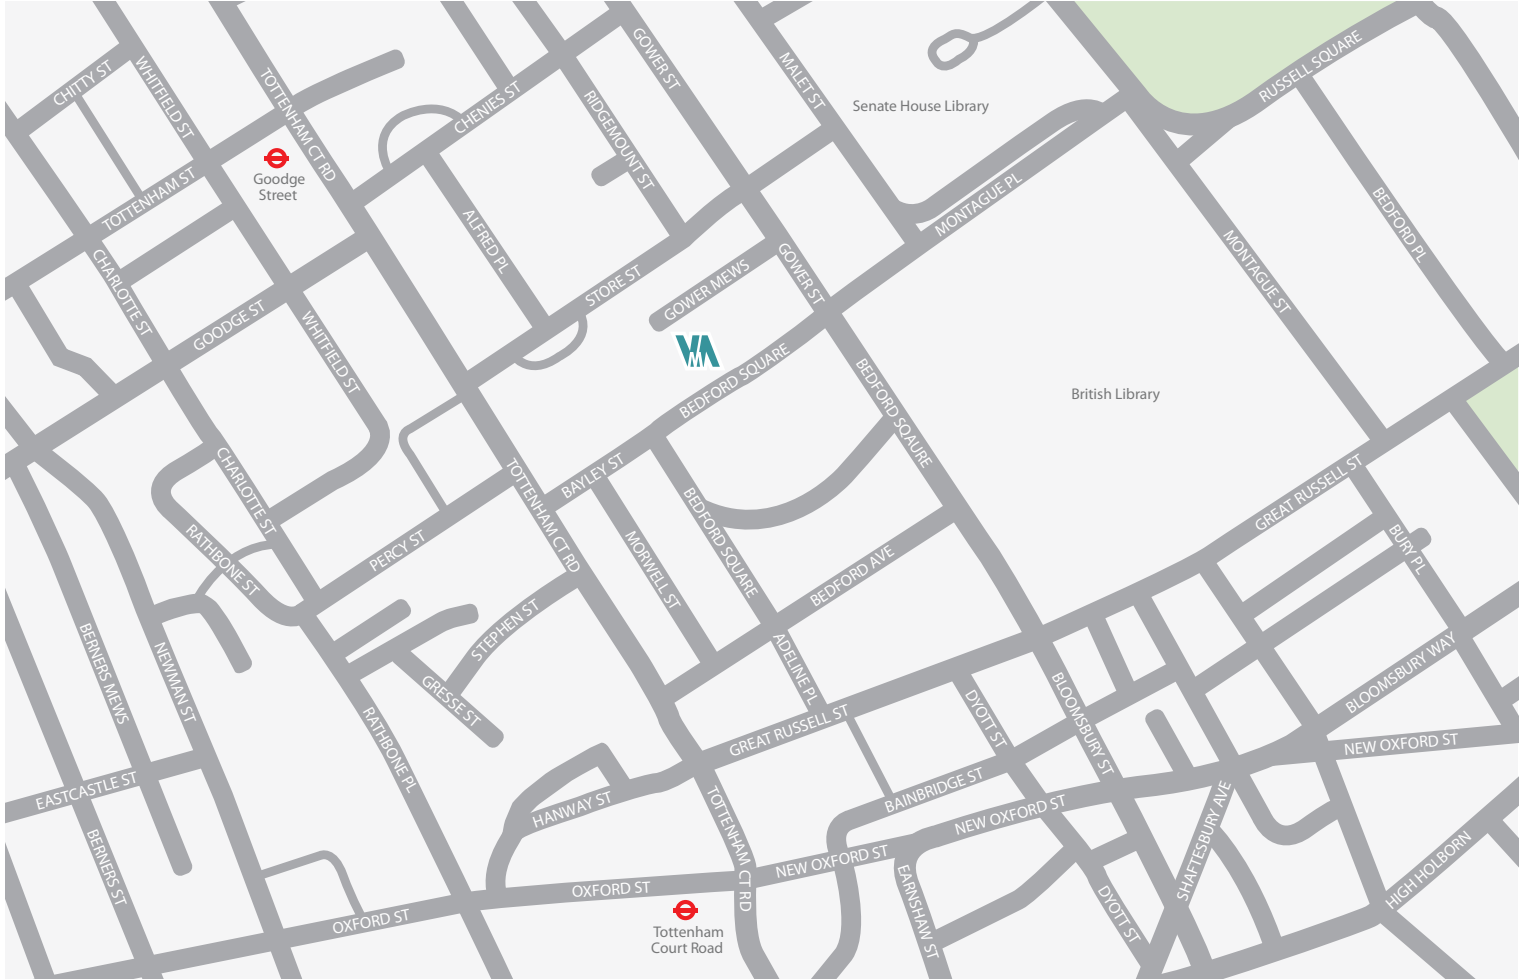

# Directions

### **If travelling on the Central line:**

Take the tube to Tottenham Court Road and leave by Exit 3. This will take you onto Tottenham Court Road with the Dominion Theatre on your right. Walk up Tottenham Court Road and take the third right turn, just where you see The Jack Horner pub. This is Bayley Street. Walk down this road, past MyHotel and you will find yourself in Bedford Square. Number 23 is on your left hand side.

### **If you are travelling on the Northern line:**

Take the tube to Tottenham Court Road and leave by Exit 3. This will take you onto Tottenham Court Road with the Dominion Theatre on your right. Walk up Tottenham Court Road and take the third right turn, just where you see The Jack Horner pub. This is Bayley Street. Walk down this road, past MyHotel and you will find yourself in Bedford Square. Number 23 is on your left hand side. Please note the Northern line is not currently stopping at Tottenham Court Road station.